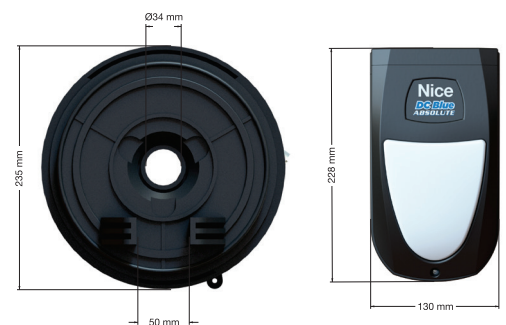

1. Door opening height dependent.
2. Battery state of charge (SOC) and health dependent.
3. Door load dependent.
4. Battery reserve time can be increased by installing a Nice lithium battery.
5. Door drum-wheel diameter dependent.
6. With an optional Nice E-Coms module installed.
7. With an optional magnetic reed switch installed.

Find your Absolute here:

Observatory	15 Nelson Street | (021) 404 0800
Brackenfell	Unit 2, 5 Kiewiet Close, Okavango | (021) 982 8556
Edenvale	Unit C, 128 Koornhof Road | (011) 615 0075/6
Hennospark	Unit 17, Simarlot Rainbow Centre | (012) 657 1288
Pinetown	Unit 6, 24 Alexander Park, Alexander Road | (031) 700 6694/9244
Gqeberha	64 Newton Park, Newton Street | (041) 487 0400
Nelspruit	25 Rapid Street, Riverside Industrial | (013) 755 4972

Designed, manufactured, distributed and supported by Nice

Nice Group South Africa (Pty) Ltd Head Office: 15 Nelson Road, Observatory, Cape Town
Call: 021 404-0800

niceforyou.com/za